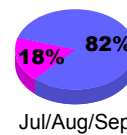

Membership Results
2010-2011

Membership
2009-2010

Month	Net Memb Goal	Actual New Memb	Actual Dropped Memb	Gain/Loss of Memb	Gain/Loss of Memb
Jul/Aug/Sep	50	66	-311	-245	-231
Oct/Nov/Dec	120	175	-256	-81	-93
Jan/Feb/Mar	140	158	-89	69	140
Apr/May/June	0	74	-300	-226	-310
Totals	310	473	-956	-483	-494

Membership Results 2010-2011

Goal, New, Dropped, Gain/Loss

Comparison of Membership Gain/Loss

Current Year Compared to the Previous Year

Gender Comparison 2010-2011

Male

Female