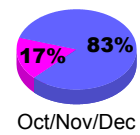

Membership Results
2010-2011

Membership
2009-2010

Month	Net Memb Goal	Actual New Memb	Actual Dropped Memb	Gain/Loss of Memb	Gain/Loss of Memb
Jul/Aug/Sep	50	66	-311	-245	-231
Oct/Nov/Dec	120	175	-256	-81	-93
Jan/Feb/Mar	140	158	-89	69	140
Apr/May/June	0	74	-300	-226	-310
Totals	310	473	-956	-483	-494

Membership Results 2010-2011

Goal, New, Dropped, Gain/Loss

Comparison of Membership Gain/Loss

Current Year Compared to the Previous Year

Gender Comparison 2010-2011

Male

Female