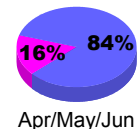

Membership Results
2010-2011

Membership
2009-2010

Month	Net Memb Goal	Actual New Memb	Actual Dropped Memb	Gain/Loss of Memb	Gain/Loss of Memb
Jul/Aug/Sep	50	66	-311	-245	-231
Oct/Nov/Dec	120	175	-256	-81	-93
Jan/Feb/Mar	140	158	-89	69	140
Apr/May/June	0	74	-300	-226	-310
Totals	310	473	-956	-483	-494

Membership Results 2010-2011

Goal, New, Dropped, Gain/Loss

Comparison of Membership Gain/Loss

Current Year Compared to the Previous Year

Gender Comparison 2010-2011

Male

Female