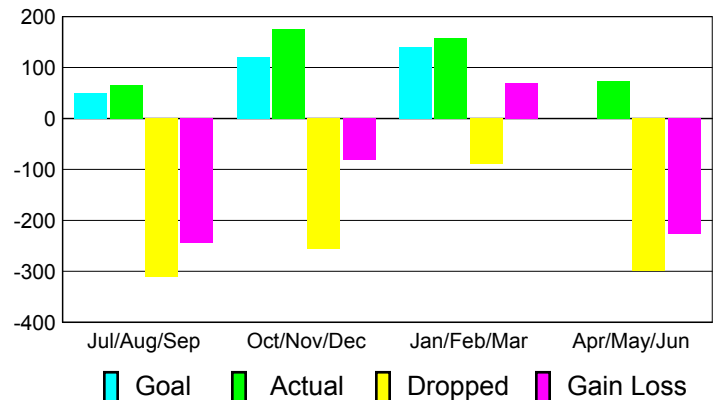

Membership Results 2010-2011

Goal, New, Dropped, Gain/Loss

Comparison of Membership Gain/Loss

Current Year Compared to the Previous Year