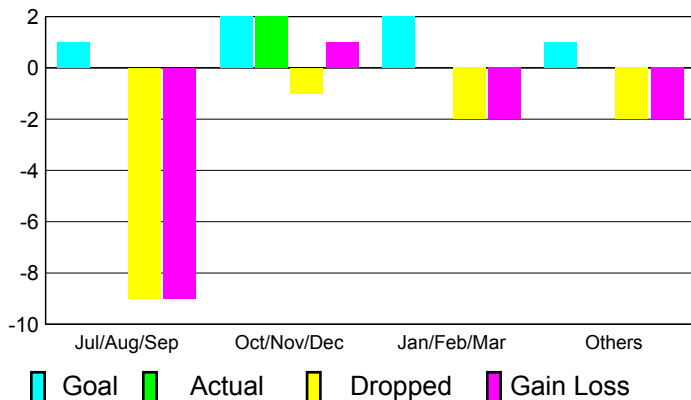

2010-2011 GMT Reports for District (or Undistricted) **District 354 A**

GMT: **KWANG-SOO JANG**

Location: **REPUBLIC OF KOREA**

GMT CA: **5**

CLUBS

Club Results
2010-2011

Clubs
2009-2010

Month	New Club Goal	Actual New Clubs	Actual Dropped Clubs	Gain/Loss of Clubs	Gain/Loss of Clubs
Jul/Aug/Sep	1	0	-9	-9	0
Oct/Nov/Dec	2	2	-1	1	0
Jan/Feb/Mar	2	0	-2	-2	0
Apr/May/June	1	0	-2	-2	0
Totals	6	2	-14	-12	0

Club Results 2010-2011

Goal, New, Dropped, Gain/Loss

Comparison of Club Gain/Loss

Current Year Compared to the Previous Year

YTD Status Quo Clubs 2010-2011

Status Quo Clubs Compared to Status Quo Members

MEMBERSHIP