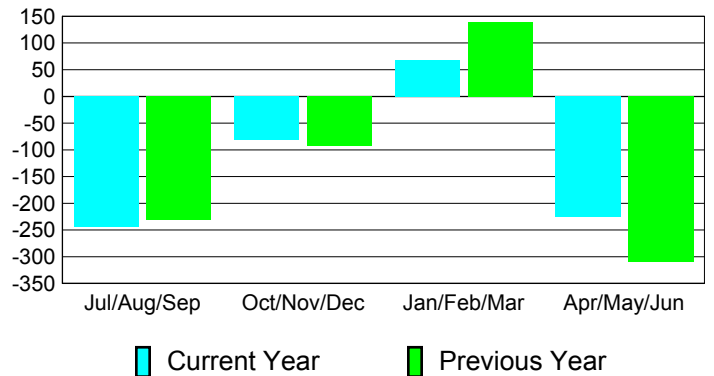

Membership Results
2010-2011

Membership
2009-2010

Month	Net Memb Goal	Actual New Memb	Actual Dropped Memb	Gain/Loss of Memb	Gain/Loss of Memb
Jul/Aug/Sep	50	66	-311	-245	-231
Oct/Nov/Dec	120	175	-256	-81	-93
Jan/Feb/Mar	140	158	-89	69	140
Apr/May/June	0	74	-300	-226	-310
Totals	310	473	-956	-483	-494

Membership Results 2010-2011

Goal, New, Dropped, Gain/Loss

Comparison of Membership Gain/Loss

Current Year Compared to the Previous Year

Gender Comparison 2010-2011

Male

Female